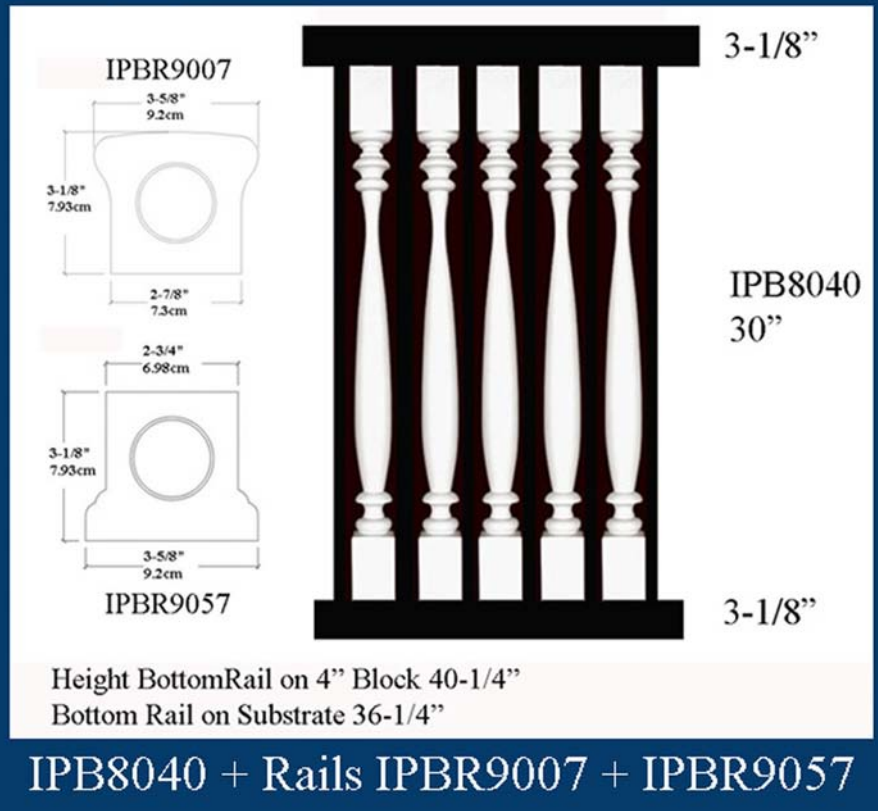

Imperial Productions®

Colonial Series 2 Baluster IPB8040

Square 2-1/2"
6.35cm

Height 30"
76.2cm

Available Materials

ArchPolymer™

Artificial wood, White Primed
Rot, Insect, Water Resistant
Interior & Exterior Use

3-3/4"
9.52cm

Mid Section
22-1/2"
57.15cm

3-3/4"
9.52cm

Imperial Productions®

* assembly required, drawing not to scale

* All specifications subject to change without notice, Final products & Measurements may vary from this brochure